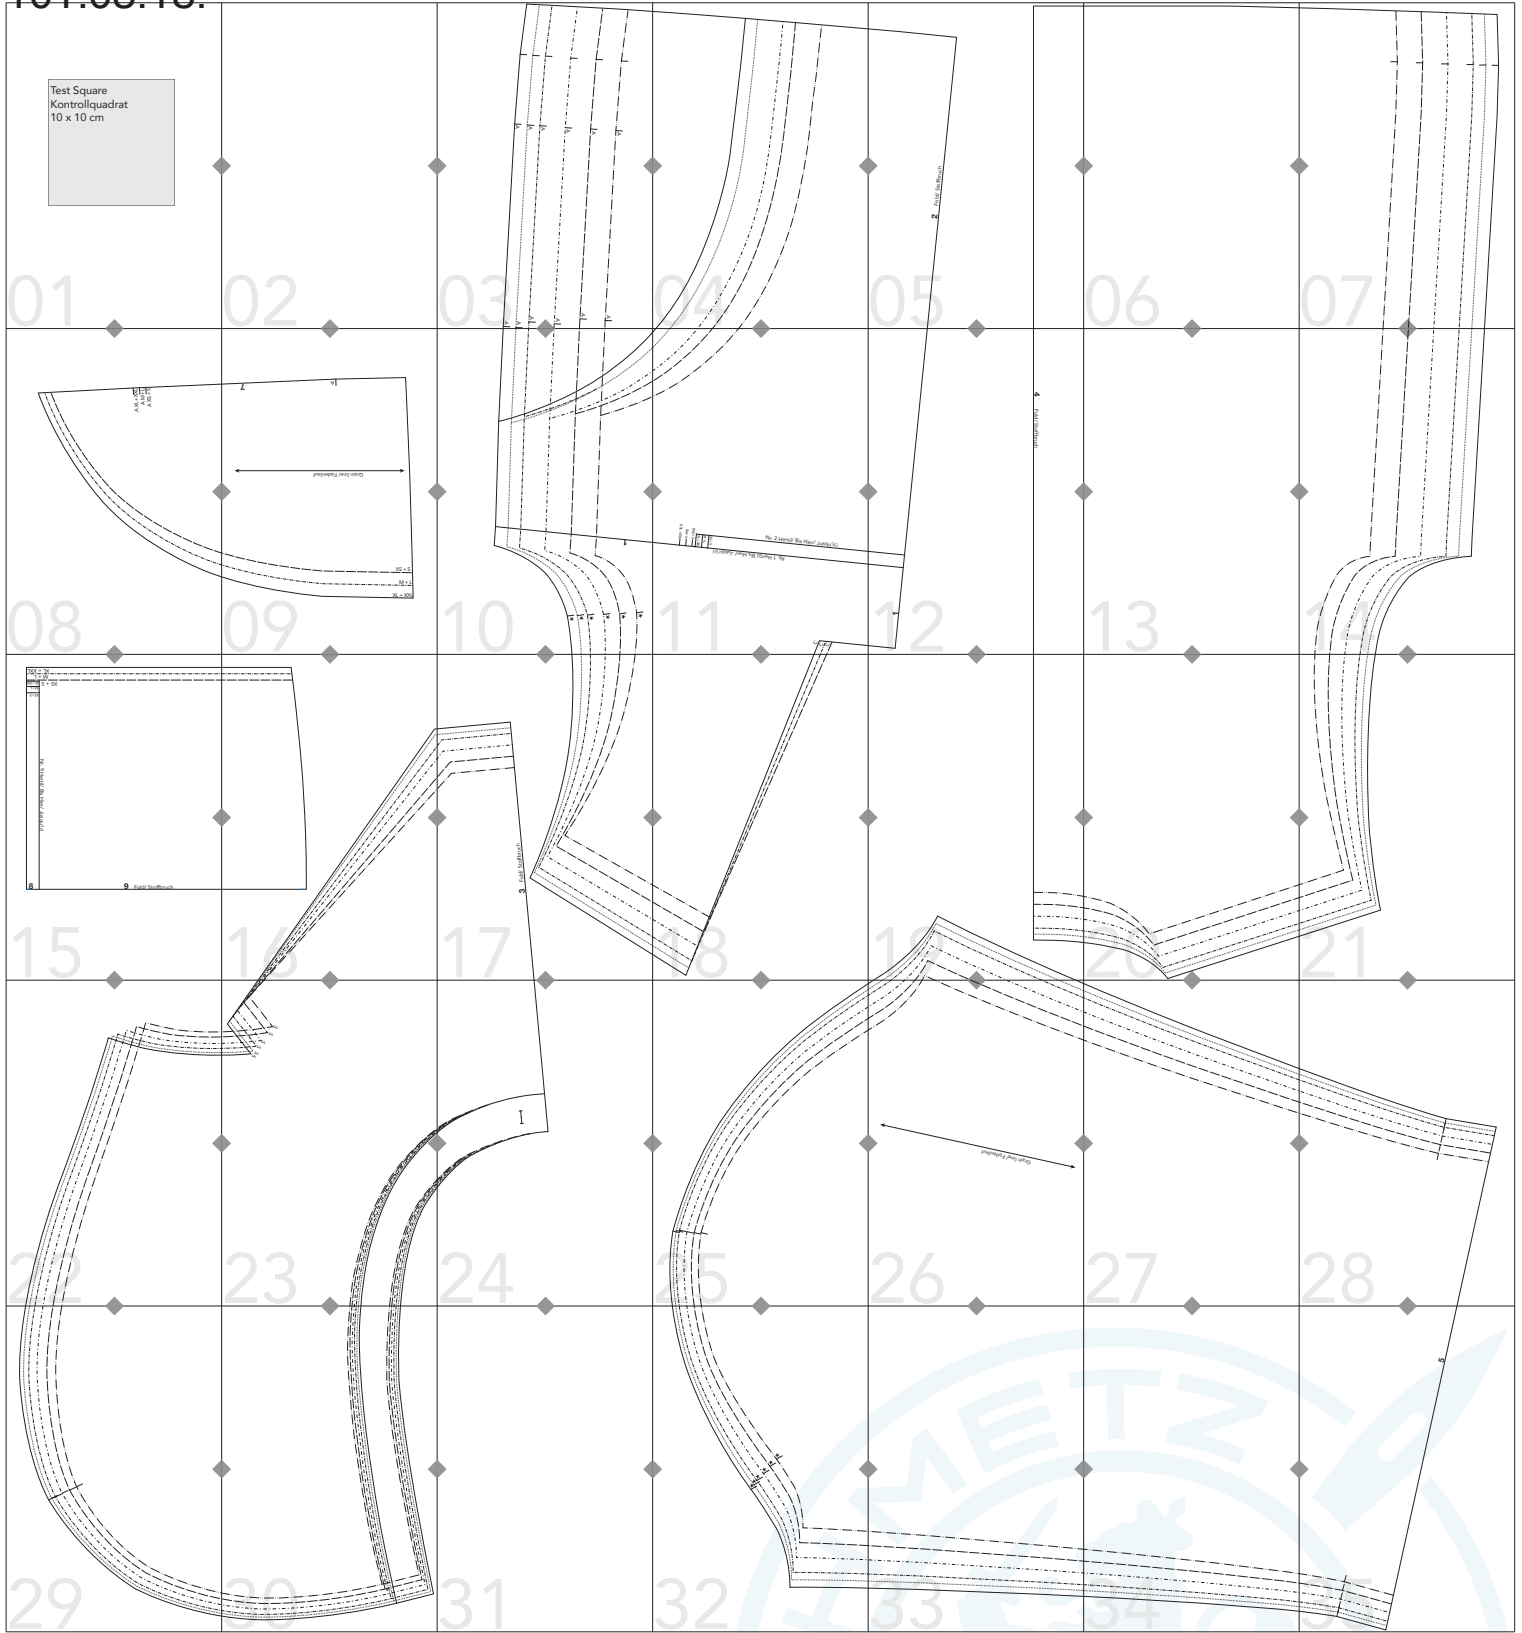

101.03.18.

Test Square  
Kontrollquadrat  
10 x 10 cm

# Anorak

007 - Anorak 2022

© Burda Nordic A/S

Test Square  
Kontrollquadrat  
10 x 10 cm

01

02

03

A handwriting practice sheet for the letter 'A'. The page features six horizontal rows, each with a solid top line, a dashed middle line, and a solid bottom line. Each row contains a small 'A' character positioned between the middle and bottom lines, with a vertical tick mark on the top line above it. The rows are arranged from top to bottom, with the first row at the top and the sixth row at the bottom. A large, faint watermark logo is centered on the page. The logo is circular and contains a lion rampant in the center. The text 'SCHMETZ' is written in a semi-circle above the lion, and 'NADDELN' is written in a semi-circle below it. The logo is light blue and serves as a background for the handwriting practice.

0 4

05

**2** Fold/ Stoffbruch

06

07

AXL+XXL  
AM+L  
AXS+S

08

7

29

31

XS  
S  
M  
L  
XL  
XXL

32

33

34

5